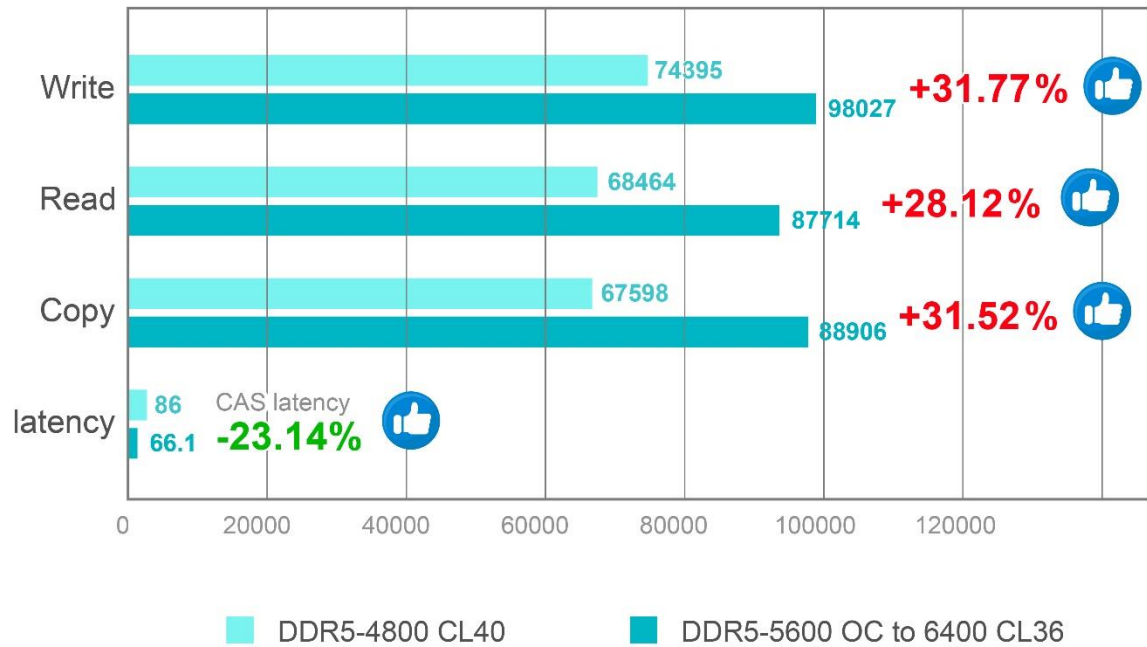

DDR4 Test Report

AIDA64

CrystalDiskMark

Test System

CPU: Intel® Core™ i9-12900kf
Motherboard: ASUS ROG Strix Z690-A Gaming WiFi D4
GPU: GIGABYTE GeForce RTX™ 3080 GAMING OC 12G
Memory: ACE DDR4 3600MT/s (16GBx2)

Cooler: XPG Levante 360 CPU Liquid Cooler
Benchmark: AIDA 64, CrystalDiskMark (CPU & Memory at full load run)
Ambient Temp: 25°C (±1°C)

DDR5 Test Report

AIDA64

CrystalDiskMark

Test System

CPU: Intel® Core™ i9-12900kf
Motherboard: MSI MEG Z690 Unify-X
GPU: GIGABYTE GeForce RTX™ 3080 GAMING OC 12G
Memory: ACE DDR5 6400MT/s (16GBx2)

Cooler: XPG Levante 360 CPU Liquid Cooler
Benchmark: AIDA 64, CrystalDiskMark (CPU & Memory at full load run)
Ambient Temp: 25°C (±1°C)