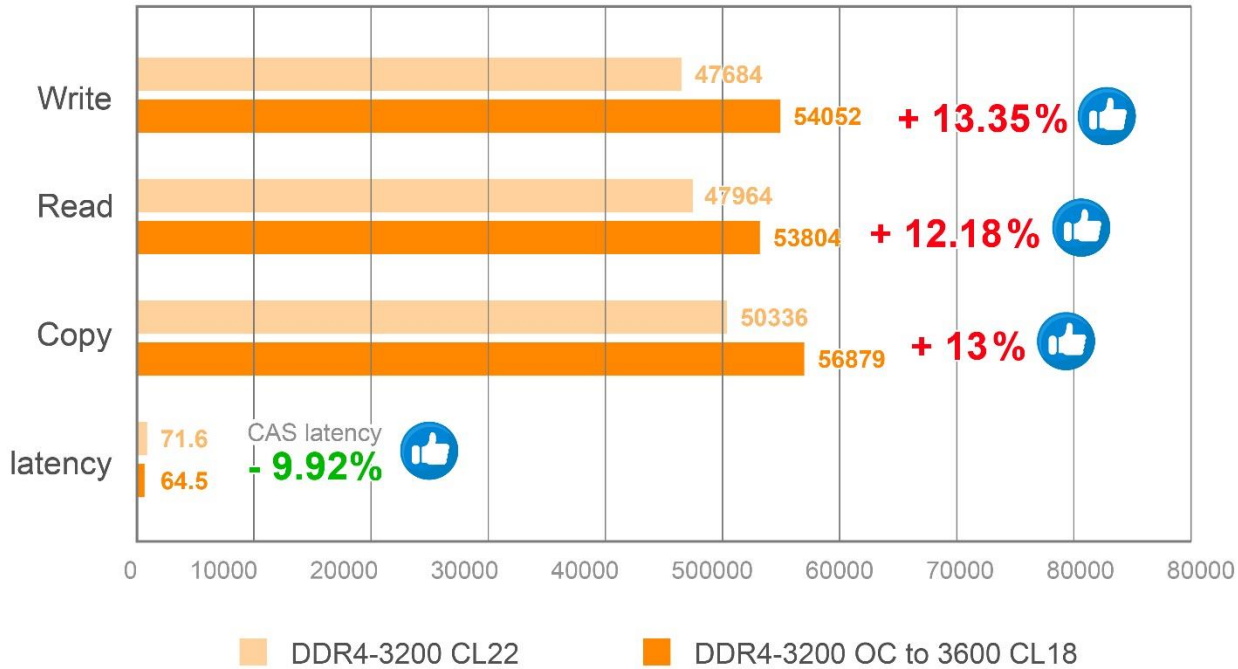

DDR4 Test Report

AIDA64

CrystalDiskMark

Test System

CPU: Intel® Core™ i9-12900kf
Motherboard: ASUS ROG Strix Z690-A Gaming WiFi D4
GPU: GIGABYTE GeForce RTX™ 3080 GAMING OC 12G
Memory: ACE DDR4 3600MT/s (16GBx2)

Cooler: XPG Levante 360 CPU Liquid Cooler
Benchmark: AIDA 64, CrystalDiskMark (CPU & Memory at full load run)
Ambient Temp: 25°C (±1°C)

DDR5 Test Report

AIDA64

CrystalDiskMark

Test System

CPU: Intel® Core™ i9-12900kf
Motherboard: MSI MEG Z690 Unify-X
GPU: GIGABYTE GeForce RTX™ 3080 GAMING OC 12G
Memory: ACE DDR5 6400MT/s (16GBx2)

Cooler: XPG Levante 360 CPU Liquid Cooler
Benchmark: AIDA 64, CrystalDiskMark (CPU & Memory at full load run)
Ambient Temp: 25°C (±1°C)