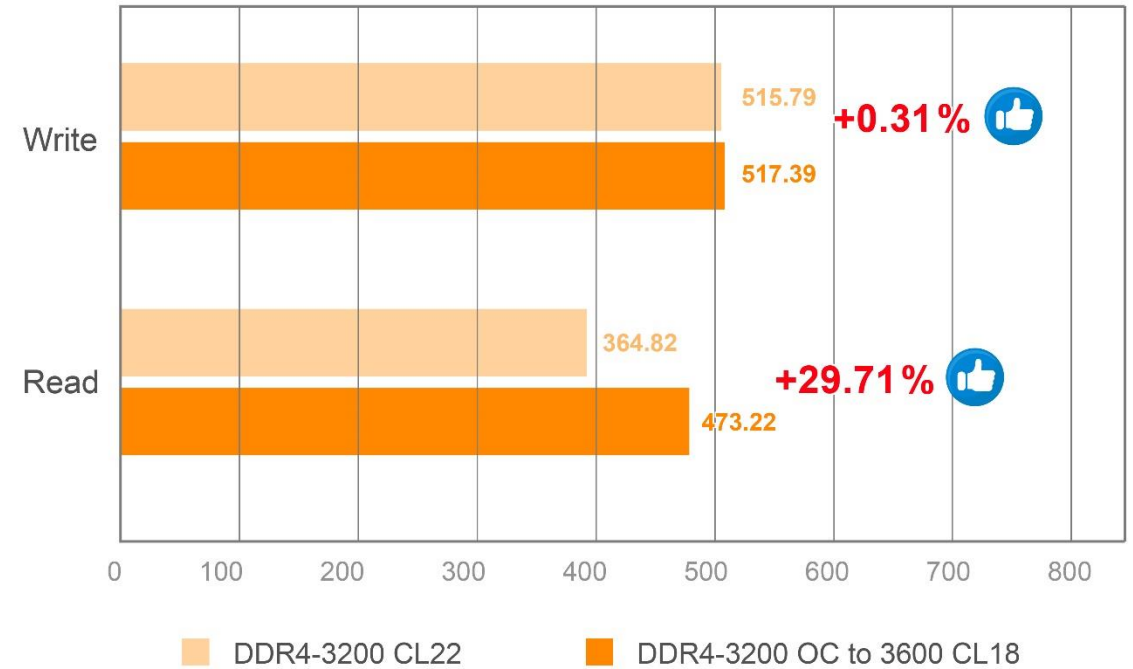

DDR4 Test Report

AIDA64

CrystalDiskMark

Test System

CPU: Intel® Core™ i9-12900kf
Motherboard: ASUS ROG Strix Z690-A Gaming WiFi D4
GPU: GIGABYTE GeForce RTX™ 3080 GAMING OC 12G
Memory: ACE DDR4 3600MT/s (16GBx2)

Cooler: XPG Levante 360 CPU Liquid Cooler
Benchmark: AIDA 64, CrystalDiskMark (CPU & Memory at full load run)
Ambient Temp: 25°C (±1°C)

DDR5 Test Report

AIDA64

CrystalDiskMark

Test System

CPU: Intel® Core™ i9-12900kf
Motherboard: MSI MEG Z690 Unify-X
GPU: GIGABYTE GeForce RTX™ 3080 GAMING OC 12G
Memory: ACE DDR5 6400MT/s (16GBx2)

Cooler: XPG Levante 360 CPU Liquid Cooler
Benchmark: AIDA 64, CrystalDiskMark (CPU & Memory at full load run)
Ambient Temp: 25°C (±1°C)