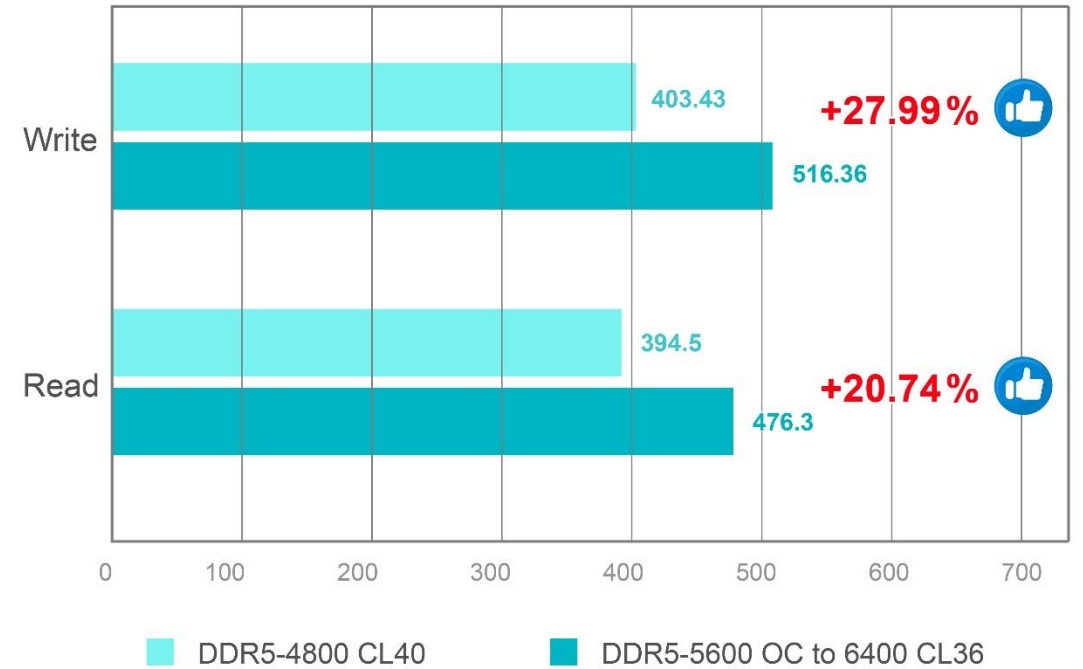

DDR4 Test Report

AIDA64

CrystalDiskMark

Test System

CPU: Intel® Core™ i9-12900kf
Motherboard: ASUS ROG Strix Z690-A Gaming WiFi D4
GPU: GIGABYTE GeForce RTX™ 3080 GAMING OC 12G
Memory: ACE DDR4 3600MT/s (16GBx2)

Cooler: XPG Levante 360 CPU Liquid Cooler
Benchmark: AIDA 64, CrystalDiskMark (CPU & Memory at full load run)
Ambient Temp: 25°C (±1°C)

DDR5 Test Report

AIDA64

CrystalDiskMark

Test System

CPU: Intel® Core™ i9-12900kf
Motherboard: MSI MEG Z690 Unify-X
GPU: GIGABYTE GeForce RTX™ 3080 GAMING OC 12G
Memory: ACE DDR5 6400MT/s (16GBx2)

Cooler: XPG Levante 360 CPU Liquid Cooler
Benchmark: AIDA 64, CrystalDiskMark (CPU & Memory at full load run)
Ambient Temp: 25°C (±1°C)