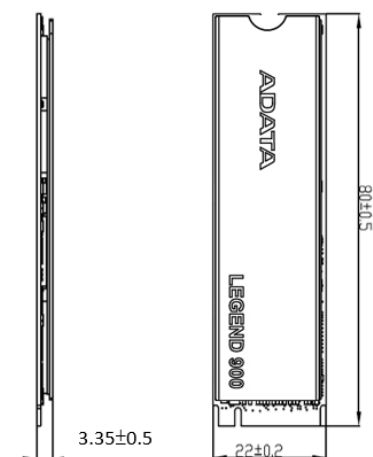

Specifications

- Capacity: 512GB / 1TB / 2TB
- Form Factor: M.2 2280
- Interface: PCIe Gen4 x4
- NAND Flash: 3D NAND
- Sequential read/write (Max.):
  Read 7,000MB/s (PC/Laptop); Write 5,400MB/s
- Operating Temperature: 0°C-70°C
- Storage Temperature: -40°C-85°C
- Shock Resistance: 1500G/0.5ms
- MTBF: 1,500,000 hours
- Dimensions (L x W x H):
  80 x 22 x 3.35mm / 3.15 x 0.86 x 0.13inch (with heat sink)
  80 x 22 x 2.05mm / 3.15 x 0.86 x 0.08inch (without heat sink)
- Weight:
  10.6g / 0.37oz (with heat sink)
  6.5g / 0.23oz (without heat sink)
- Warranty: 5-year limited warranty
- Certifications: CE, FCC, BSMI, KC, EAC, RCM, morocco, UKCA, RoHS
- Terabytes Written (TBW)(Max. capacity): 2,000

Performance

Capacity	Sequential Performance (Up to)¹		TBW³
	Read (MB/s)	Write (MB/s)	
512GB	6,200	2,300	300TB
1TB	7,000	4,700	600TB
2TB	7,000	5,400	1,200TB

¹Performance may vary based on SSD capacity, hardware test platform, test software, operating system, and other system variables

²The value is the minimum amount of terabyte written that could be reached.

Schematics

<With heatsink>