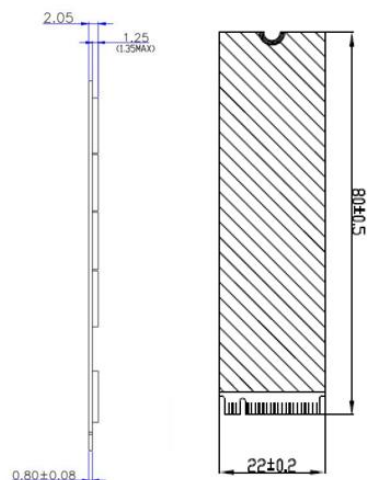

Ordering Information

Capacity	Model Number	EAN Code
512GB	SLEG-900-512GCS	4711085944146
1TB	SLEG-900-1TCS	4711085944153
2TB	SLEG-900-2TCS	4711085944160

Specifications

- Capacity: 512GB / 1TB / 2TB
- Form Factor: M.2 2280
- Interface: PCIe Gen4 x4
- NAND Flash: 3D NAND
- Sequential read/write (Max.):
Read 7,000MB/s (PC/Laptop); Write 5,400MB/s
- Operating Temperature: 0°C-70°C
- Storage Temperature: -40°C-85°C
- Shock Resistance: 1500G/0.5ms
- MTBF: 1,500,000 hours
- Dimensions (L x W x H):
80 x 22 x 3.35mm / 3.15 x 0.86 x 0.13inch (with heat sink)
80 x 22 x 2.05mm / 3.15 x 0.86 x 0.08inch (without heat sink)
- Weight:
10.6g / 0.37oz (with heat sink)
6.5g / 0.23oz (without heat sink)
- Warranty: 5-year limited warranty
- Certifications: CE, FCC, BSMI, KC, EAC, RCM, morocco, UKCA, RoHS
- Terabytes Written (TBW)(Max. capacity): 2,000

Performance

Capacity	Sequential Performance (Up to) ¹		TBW ³
	Read (MB/s)	Write (MB/s)	
512GB	6,200	2,300	300TB
1TB	7,000	4,700	600TB
2TB	7,000	5,400	1,200TB

¹Performance may vary based on SSD capacity, hardware test platform, test software, operating system, and other system variables

²The value is the minimum amount of terabyte written that could be reached.

Schematics

<With heatsink>

<Without heatsink>

ADATA Technology Co., Ltd
2F, No.258 Liancheng Rd.,
Zhonghe Dist., New Taipei City 235, Taiwan
T :+886-2-8228-0886
F :+886-2-8228-0887
E :adata@adata.com