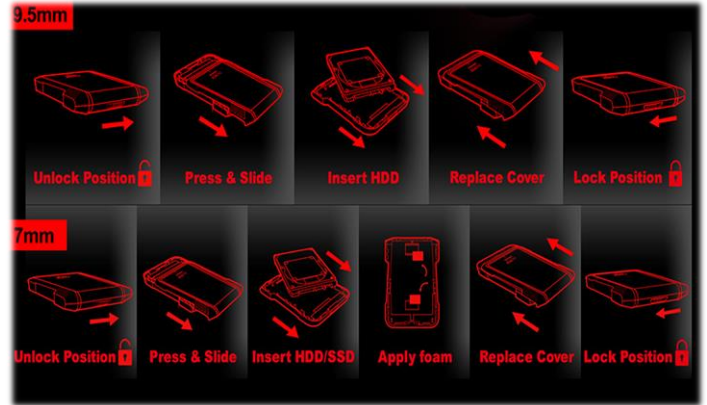

Tool-free install steps