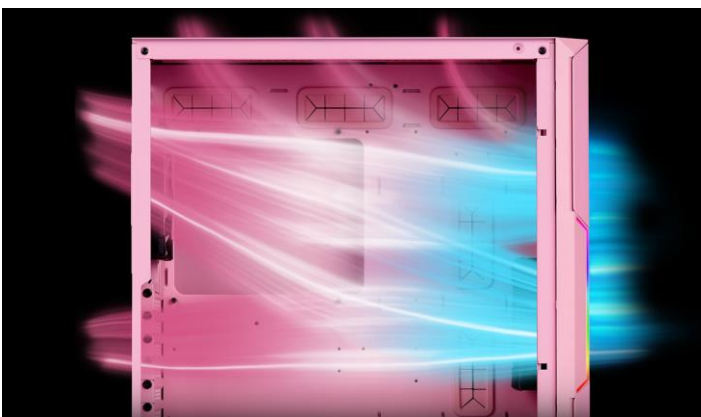

XPG STARKER AIR PINK
COMPACT MID-TOWER CHASSIS

PINKTASTIC

XPG STARKER AIR PINK COMPACT MID-TOWER CHASSIS

XPG STARKER AIR PINK is a compact yet capable Mid-Tower Chassis with magnetic MESH Front Panel design. The chassis features innovative dust filter, vertical VGA installation, rounded with a smooth ARGB gaming atmosphere.

Magnetic MESH Front Panel

Powered by XPG :Exoskeleton Design Language, it sports a magnetic MESH front panel design featuring two front ARGB lighting strips to mark its gaming DNA.

Removable-on-Rail Dust Filter

The innovative Removable dust filter on-Rail design is easy to clean and intuitive as well as very efficient in protecting your chassis to build up dust on your components.

Support Vertical VGA Installation

A replaceable VGA Bracket design makes it easy to exhibit your graphic card with lighting effects vertically or horizontally even within the extremely compact size.

Efficient Airflow Layout

Support up to 6 fans in total, and up to 360mm radiator at front, 280mm at top, and a 120mm at rear.