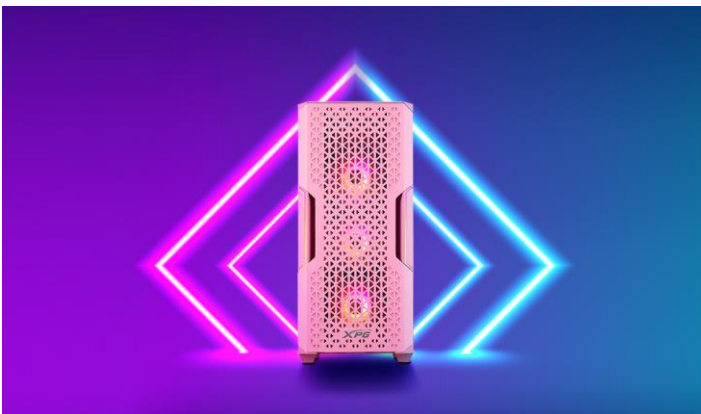

XPG STARKER AIR PINK
COMPACT MID-TOWER CHASSIS

PINKTASTIC

XPG STARKER AIR PINK COMPACT MID-TOWER CHASSIS

XPG STARKER AIR PINK is a compact yet capable Mid-Tower Chassis with magnetic MESH Front Panel design. The chassis features innovative dust filter, vertical VGA installation, rounded with a smooth ARGB gaming atmosphere.

Magnetic MESH Front Panel

Powered by XPG :Exoskeleton Design Language, it sports a magnetic MESH front panel design featuring two front ARGB lighting strips to mark its gaming DNA.

Removable-on-Rail Dust Filter

The innovative Removable dust filter on-Rail design is easy to clean and intuitive as well as very efficient in protecting your chassis to build up dust on your components.

Support Vertical VGA Installation

A replaceable VGA Bracket design makes it easy to exhibit your graphic card with lighting effects vertically or horizontally even within the extremely compact size.

Efficient Airflow Layout

Support up to 6 fans in total, and up to 360mm radiator at front, 280mm at top, and a 120mm at rear.