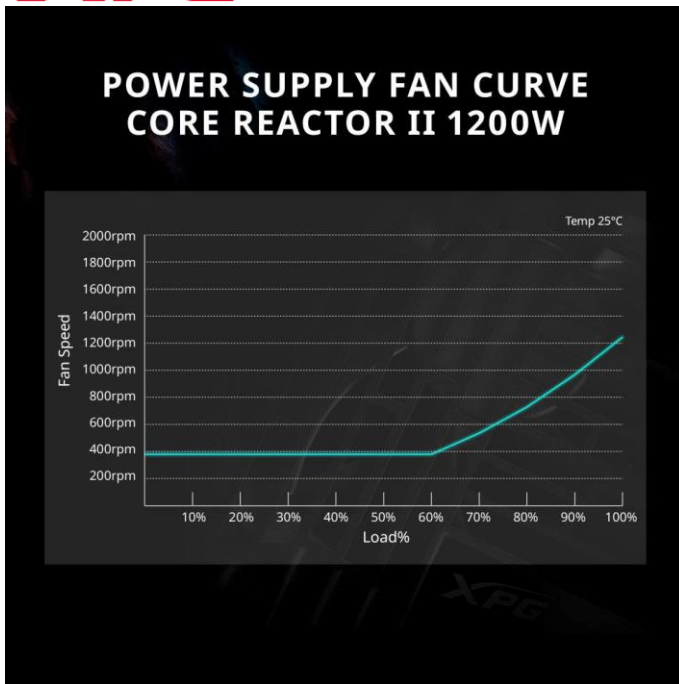

Intelligent Fan-Curve Design