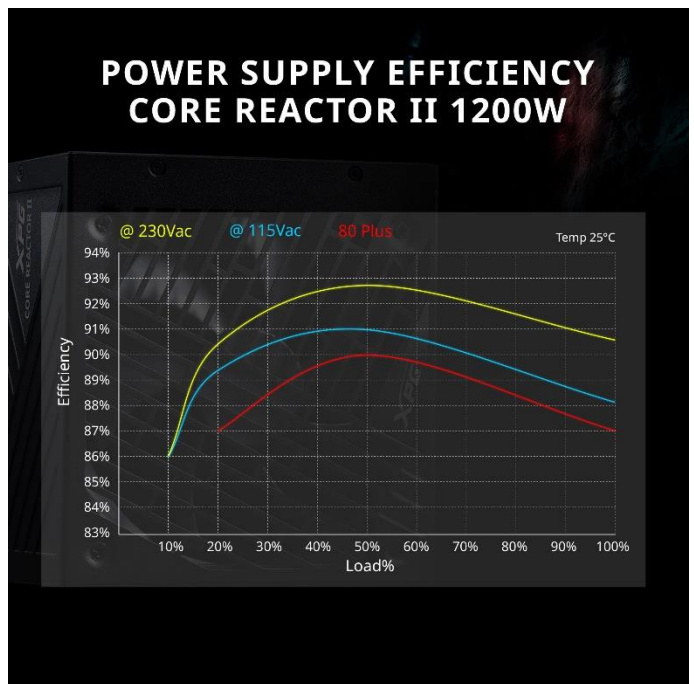

Next-Gen Ready - ATX 3.0 and ATX 3.1 COMPATIBLE

Certified Efficiency